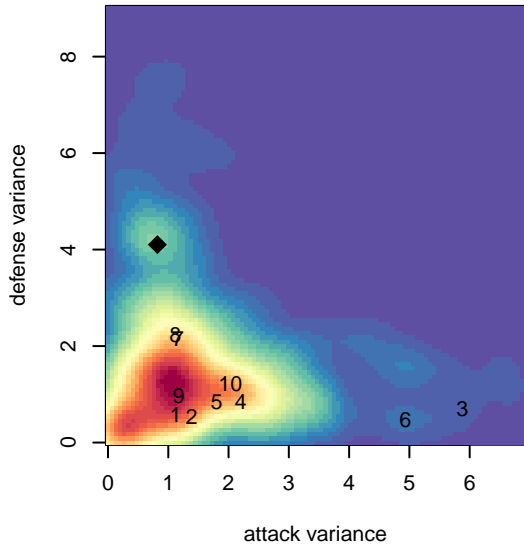

Pacific FC Power G04

Pacific FC
 Battleground, WA
 G04 total strength=767
 attack=1.28 defense=0.62
 fall league = PTT G04 Div 1 Red
 spr league = Spr OYS G04 Div 1 White

alt names used:
 Pacific FC Power 04
 PACIFIC FC POWER 04
 Pacific FC Power G04
 Pacific FC 04G Power
 Pacific FC 04G Power
 Pacific FC 04G Power

**attack and defense variance (black dot)
relative to other teams
and top 10 in region**

**attack and defense rating
relative to others at age
and all opponents in last 13 months**

Performance relative to 13 month average