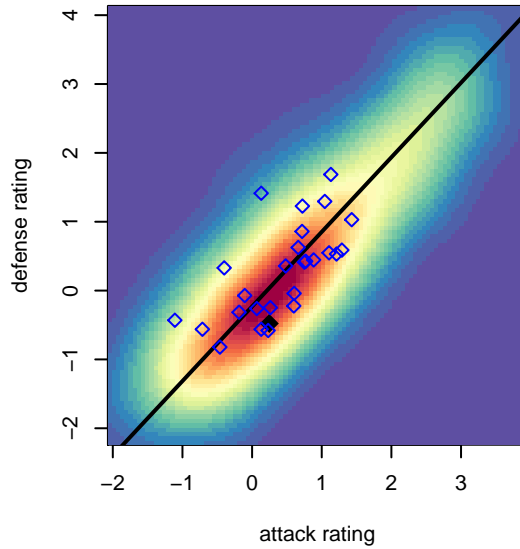

Pacific FC Power G04

Pacific FC
 Battleground, WA
 G04 total strength=767
 attack=1.28 defense=0.62
 fall league = PTT G04 Div 1 Red
 spr league = Spr OYS G04 Div 1 White

alt names used:
 Pacific FC Power 04
 PACIFIC FC POWER 04
 Pacific FC Power G04
 Pacific FC 04G Power
 Pacific FC 04G Power
 Pacific FC 04G Power

**attack and defense variance (black dot)
relative to other teams
and top 10 in region**

**attack and defense rating
relative to others at age
and all opponents in last 13 months**

Performance relative to 13 month average