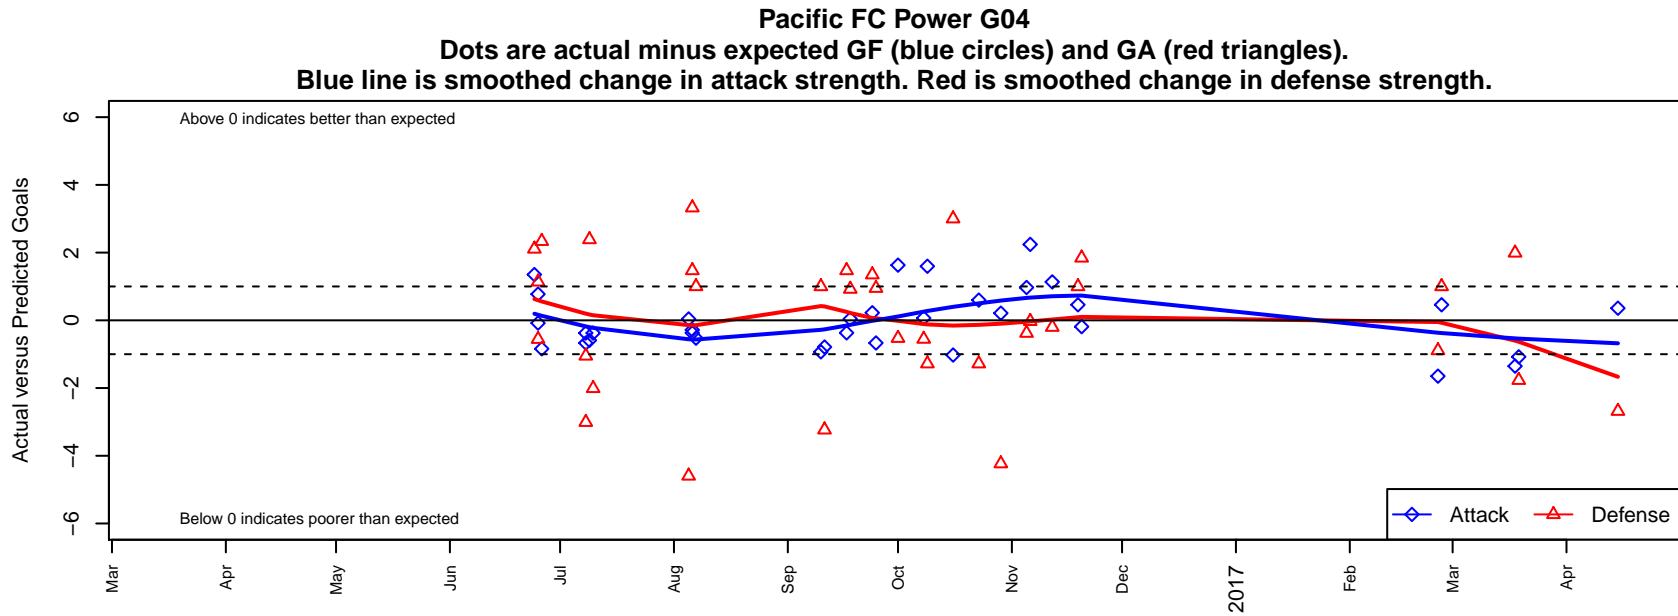

Pacific FC Power G04

Pacific FC
 Battleground, WA
 G04 total strength=767
 attack=1.28 defense=0.62
 fall league = PTT G04 Div 1 Red
 spr league = Spr OYS G04 Div 1 White

alt names used:
 Pacific FC Power 04
 PACIFIC FC POWER 04
 Pacific FC Power G04
 Pacific FC 04G Power
 Pacific FC 04G Power
 Pacific FC 04G Power

**attack and defense variance (black dot)
relative to other teams
and top 10 in region**

**attack and defense rating
relative to others at age
and all opponents in last 13 months**

Performance relative to 13 month average