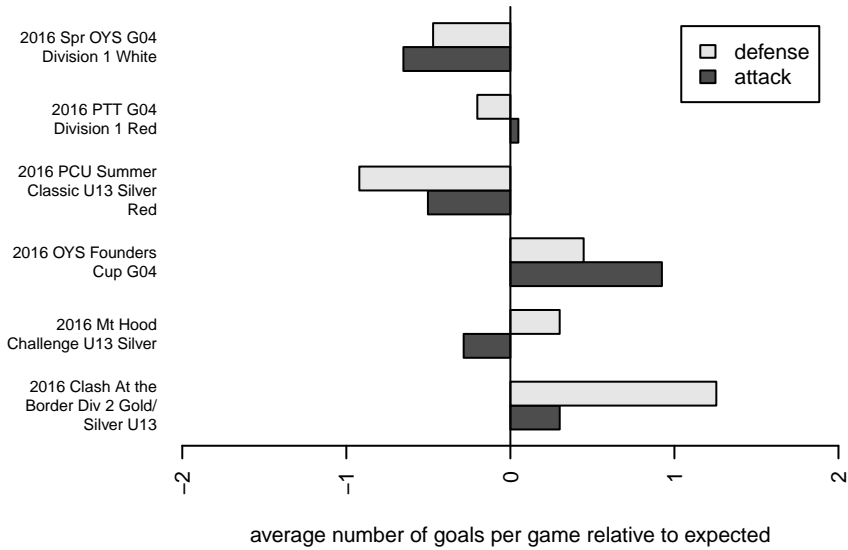

Pacific FC Power G04

Pacific FC
 Battleground, WA
 G04 total strength=767
 attack=1.28 defense=0.62
 fall league = PTT G04 Div 1 Red
 spr league = Spr OYS G04 Div 1 White

alt names used:
 Pacific FC Power 04
 PACIFIC FC POWER 04
 Pacific FC Power G04
 Pacific FC 04G Power
 Pacific FC 04G Power
 Pacific FC 04G Power

Venues played:
 2016 Clash At the Border Div 2 Gold/Silver U13
 2016 PCU Summer Classic U13 Silver Red
 2016 Mt Hood Challenge U13 Silver
 2016 PTT G04 Division 1 Red
 2016 OYS Founders Cup G04
 2016 Spr OYS G04 Division 1 White

**attack and defense variance (black dot)
relative to other teams
and top 10 in region**

**attack and defense rating
relative to others at age
and all opponents in last 13 months**

Performance relative to 13 month average