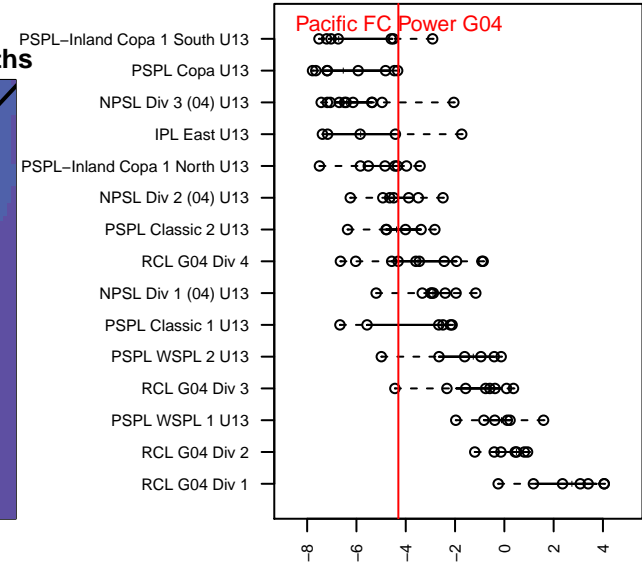

Pacific FC Power G04

Pacific FC
 Battleground, WA
 G04 total strength=767
 attack=1.28 defense=0.62
 fall league = PTT G04 Div 1 Red
 spr league = Spr OYS G04 Div 1 White

alt names used:
 Pacific FC Power 04
 PACIFIC FC POWER 04
 Pacific FC Power G04
 Pacific FC 04G Power
 Pacific FC 04G Power
 Pacific FC 04G Power

**attack and defense variance (black dot)
relative to other teams
and top 10 in region**

**attack and defense rating
relative to others at age
and all opponents in last 13 months**

Performance relative to 13 month average